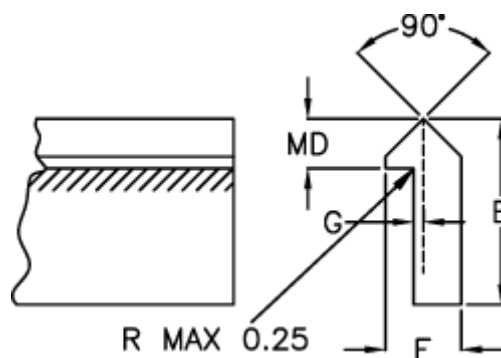

# Data Sheet

Article number: 055515000

Description: Single edge track T1SS 5000mm

## Measures

---

E = 11.09

F = 4.74

G = 0.78

Kg/m = 0.272

MD(T) = 3.17